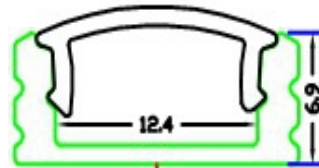

AT-ALP-S2

Aluminum Channel w/ Lens

Desc: Anodized AL channel with lens

Details

The LED Slim Line Profile provides an anodized aluminum housing for our LED Flex Strip lights. Suitable for general use as a compact, rigid light source in a wide variety of applications. Polycarbonate lens snaps into place, enclosing the LED strip. Clear or frosted lens available.

Sold in 8 foot (2.5m) lengths only.

Warranty

1 year

Applications

Residential, retail and commercial.

Ordering Information

Sample #: AT-ALP-S2

Series	Style/Size			
AT-ALP	S2			